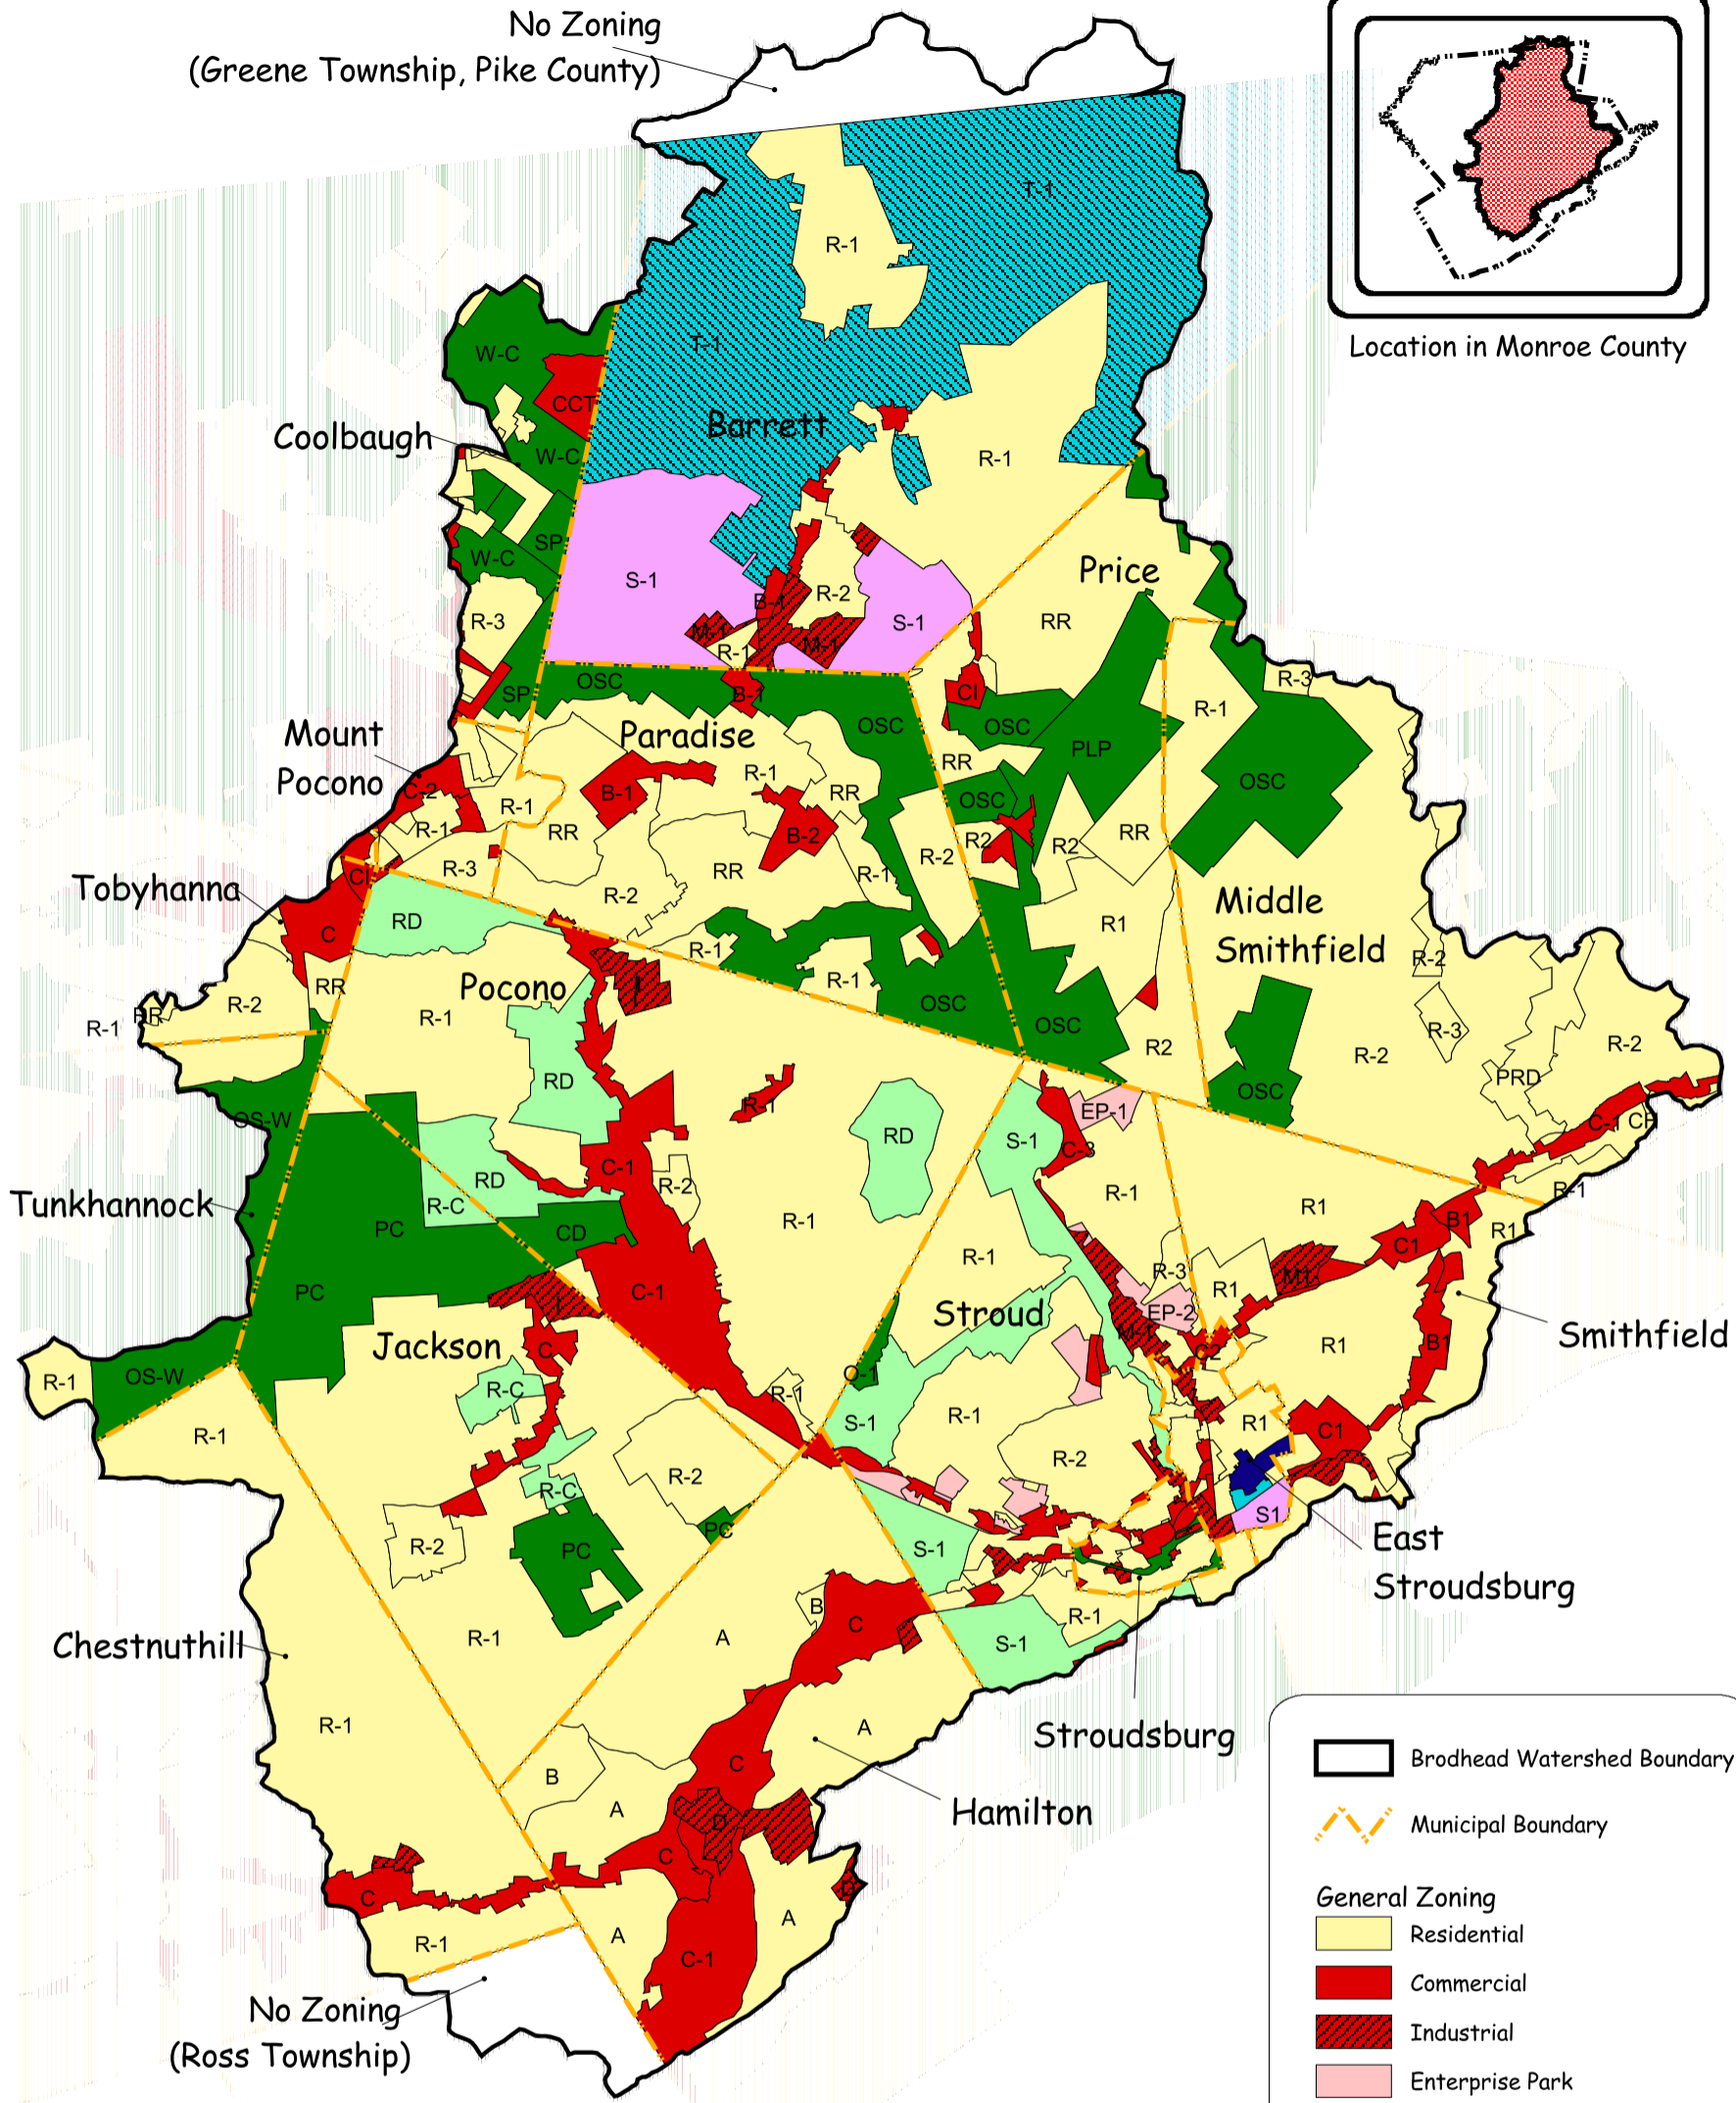

No Zoning  
(Greene Township, Pike County)

Location in Monroe County

No Zoning  
(Ross Township)

	Brodhead Watershed Boundary
	Municipal Boundary
<b>General Zoning</b>	
	Residential
	Commercial
	Industrial
	Enterprise Park
	Conservation
	Recreation
	Resort
	Medical
	Special Use
	University

# Existing Zoning

Brodhead Watershed Conservation Plan

Information used to produce this map was obtained from Monroe County.

Brodhead Watershed Association with BLOSS Associates

October 2001