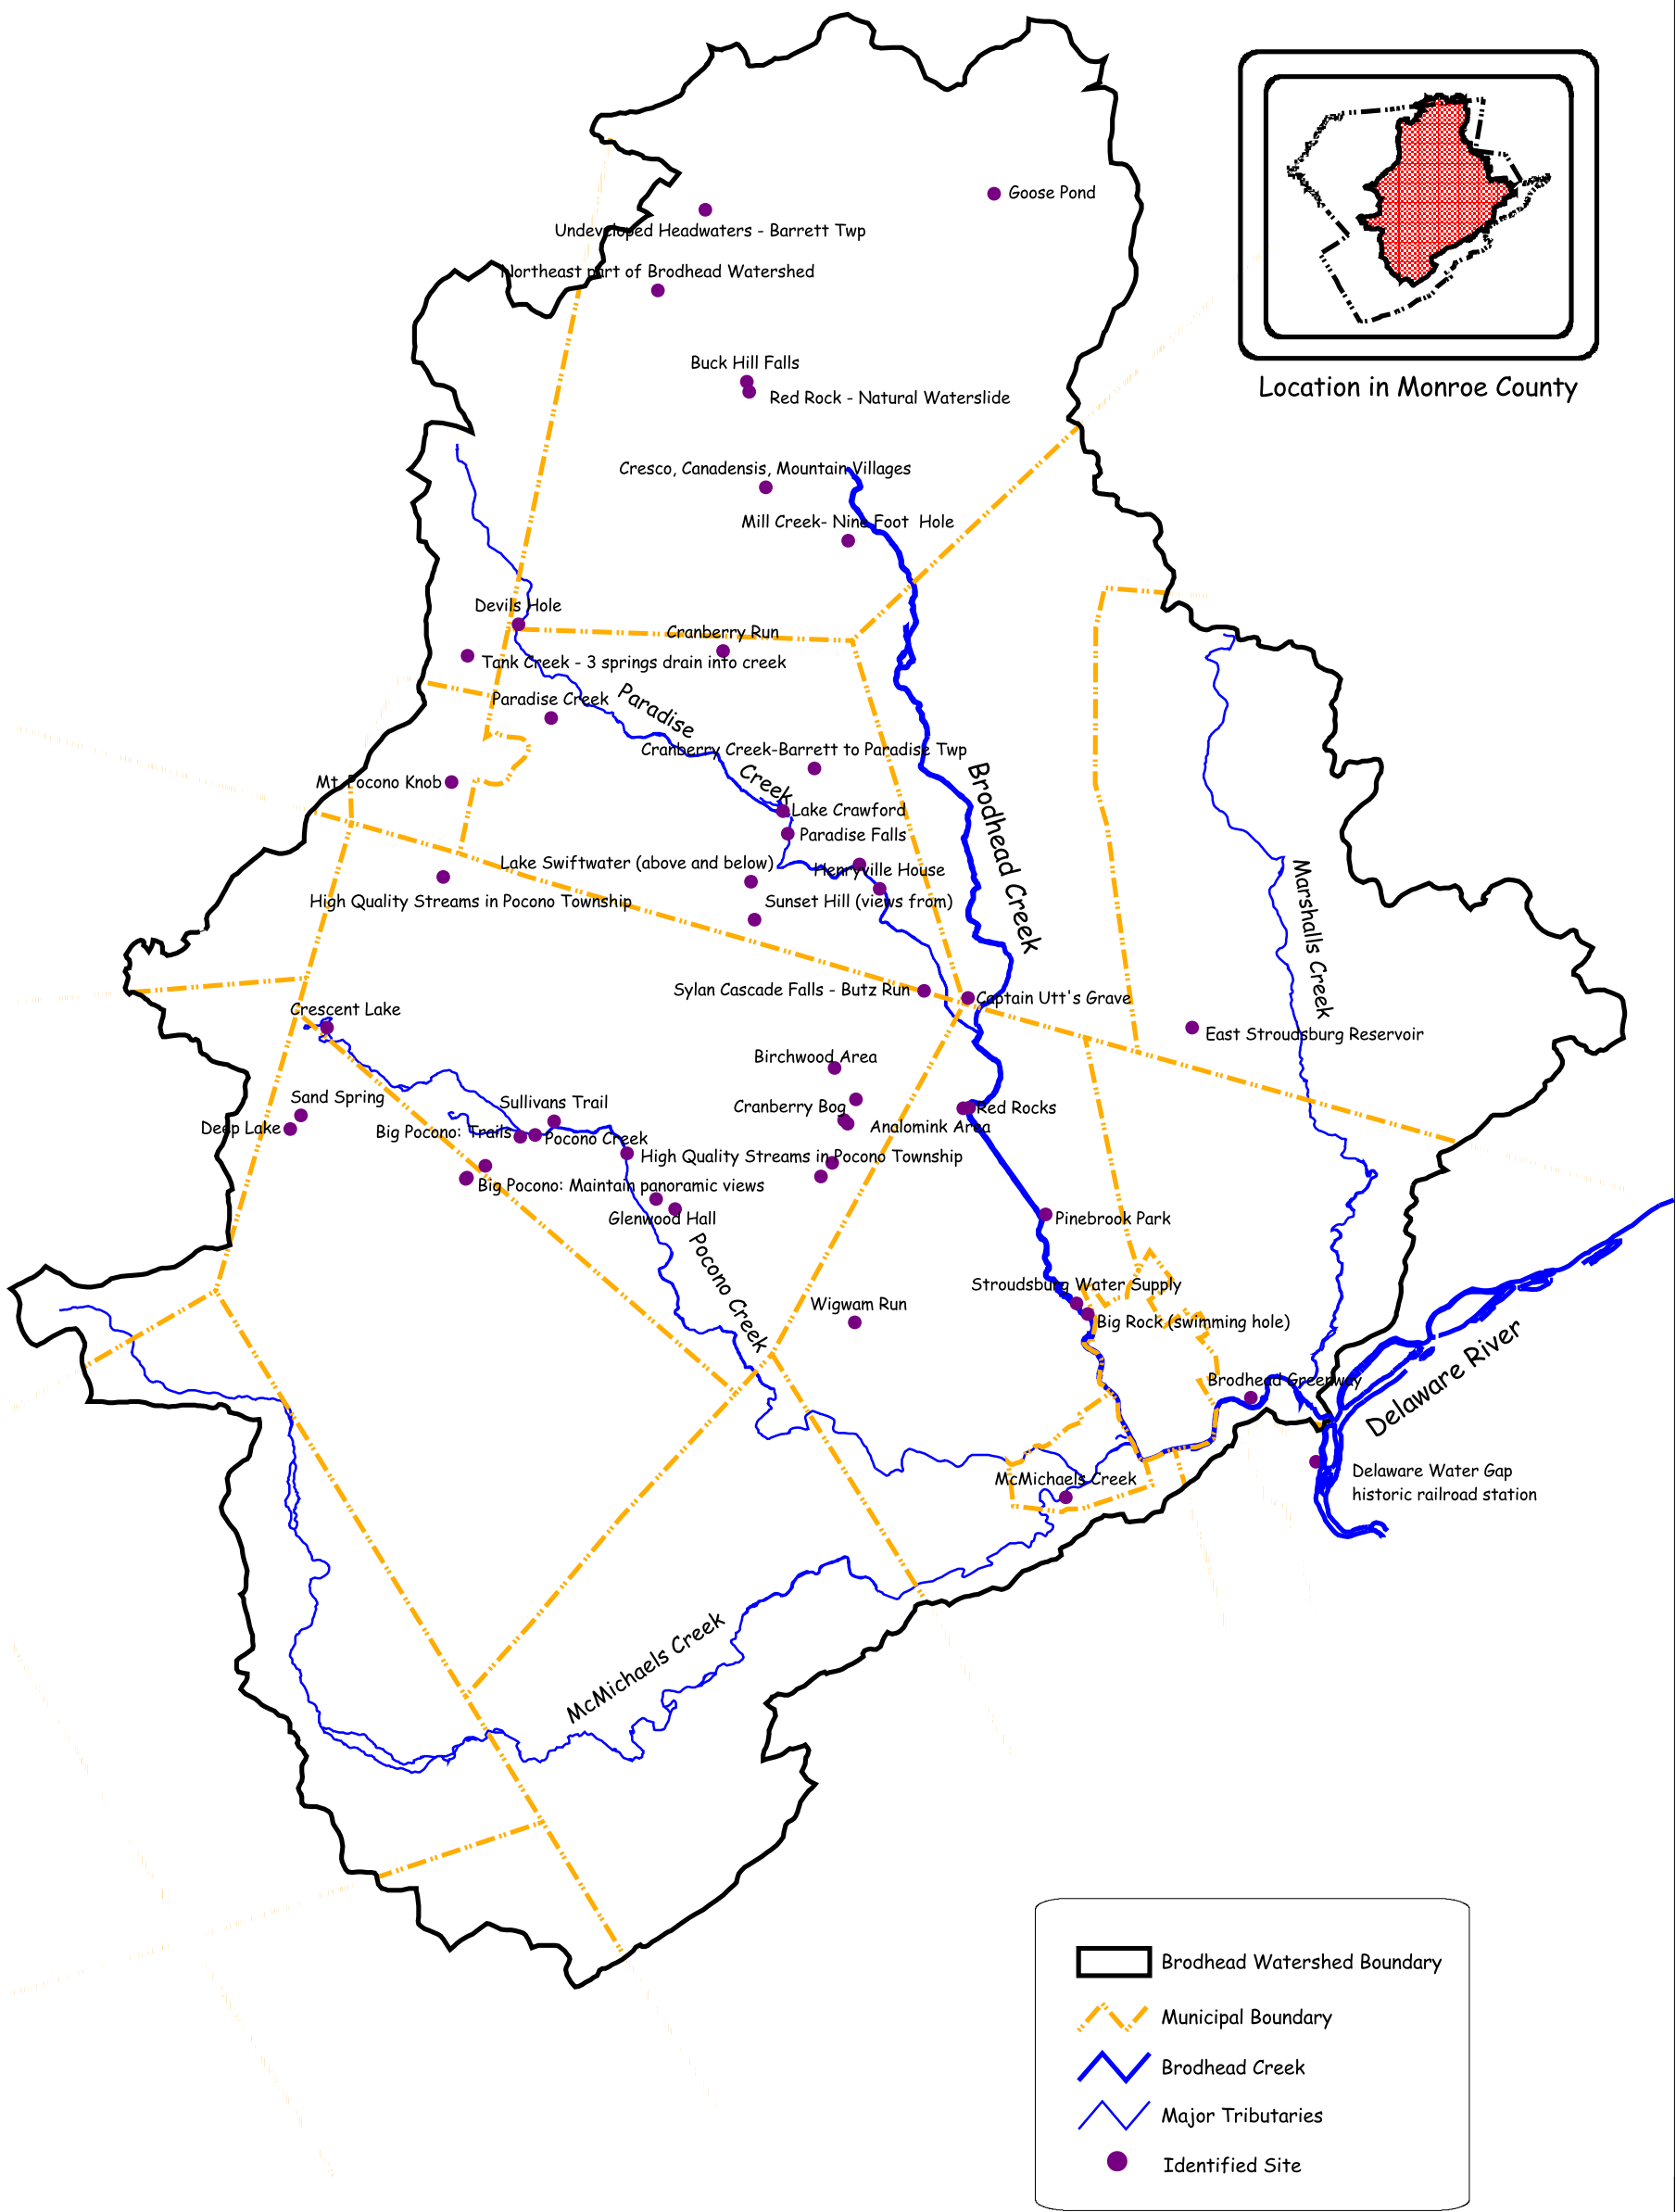

Location in Monroe County

- Brodhead Watershed Boundary
- Municipal Boundary
- Brodhead Creek
- Major Tributaries
- Identified Site

The Special Places identified on this map were identified through public involvement in the Brodhead Watershed Conservation Plan.

Special Places

Brodhead Watershed Conservation Plan

Information used to produce this map was obtained from Monroe County.

Brodhead Watershed Association with BLOSS Associates

October 2001