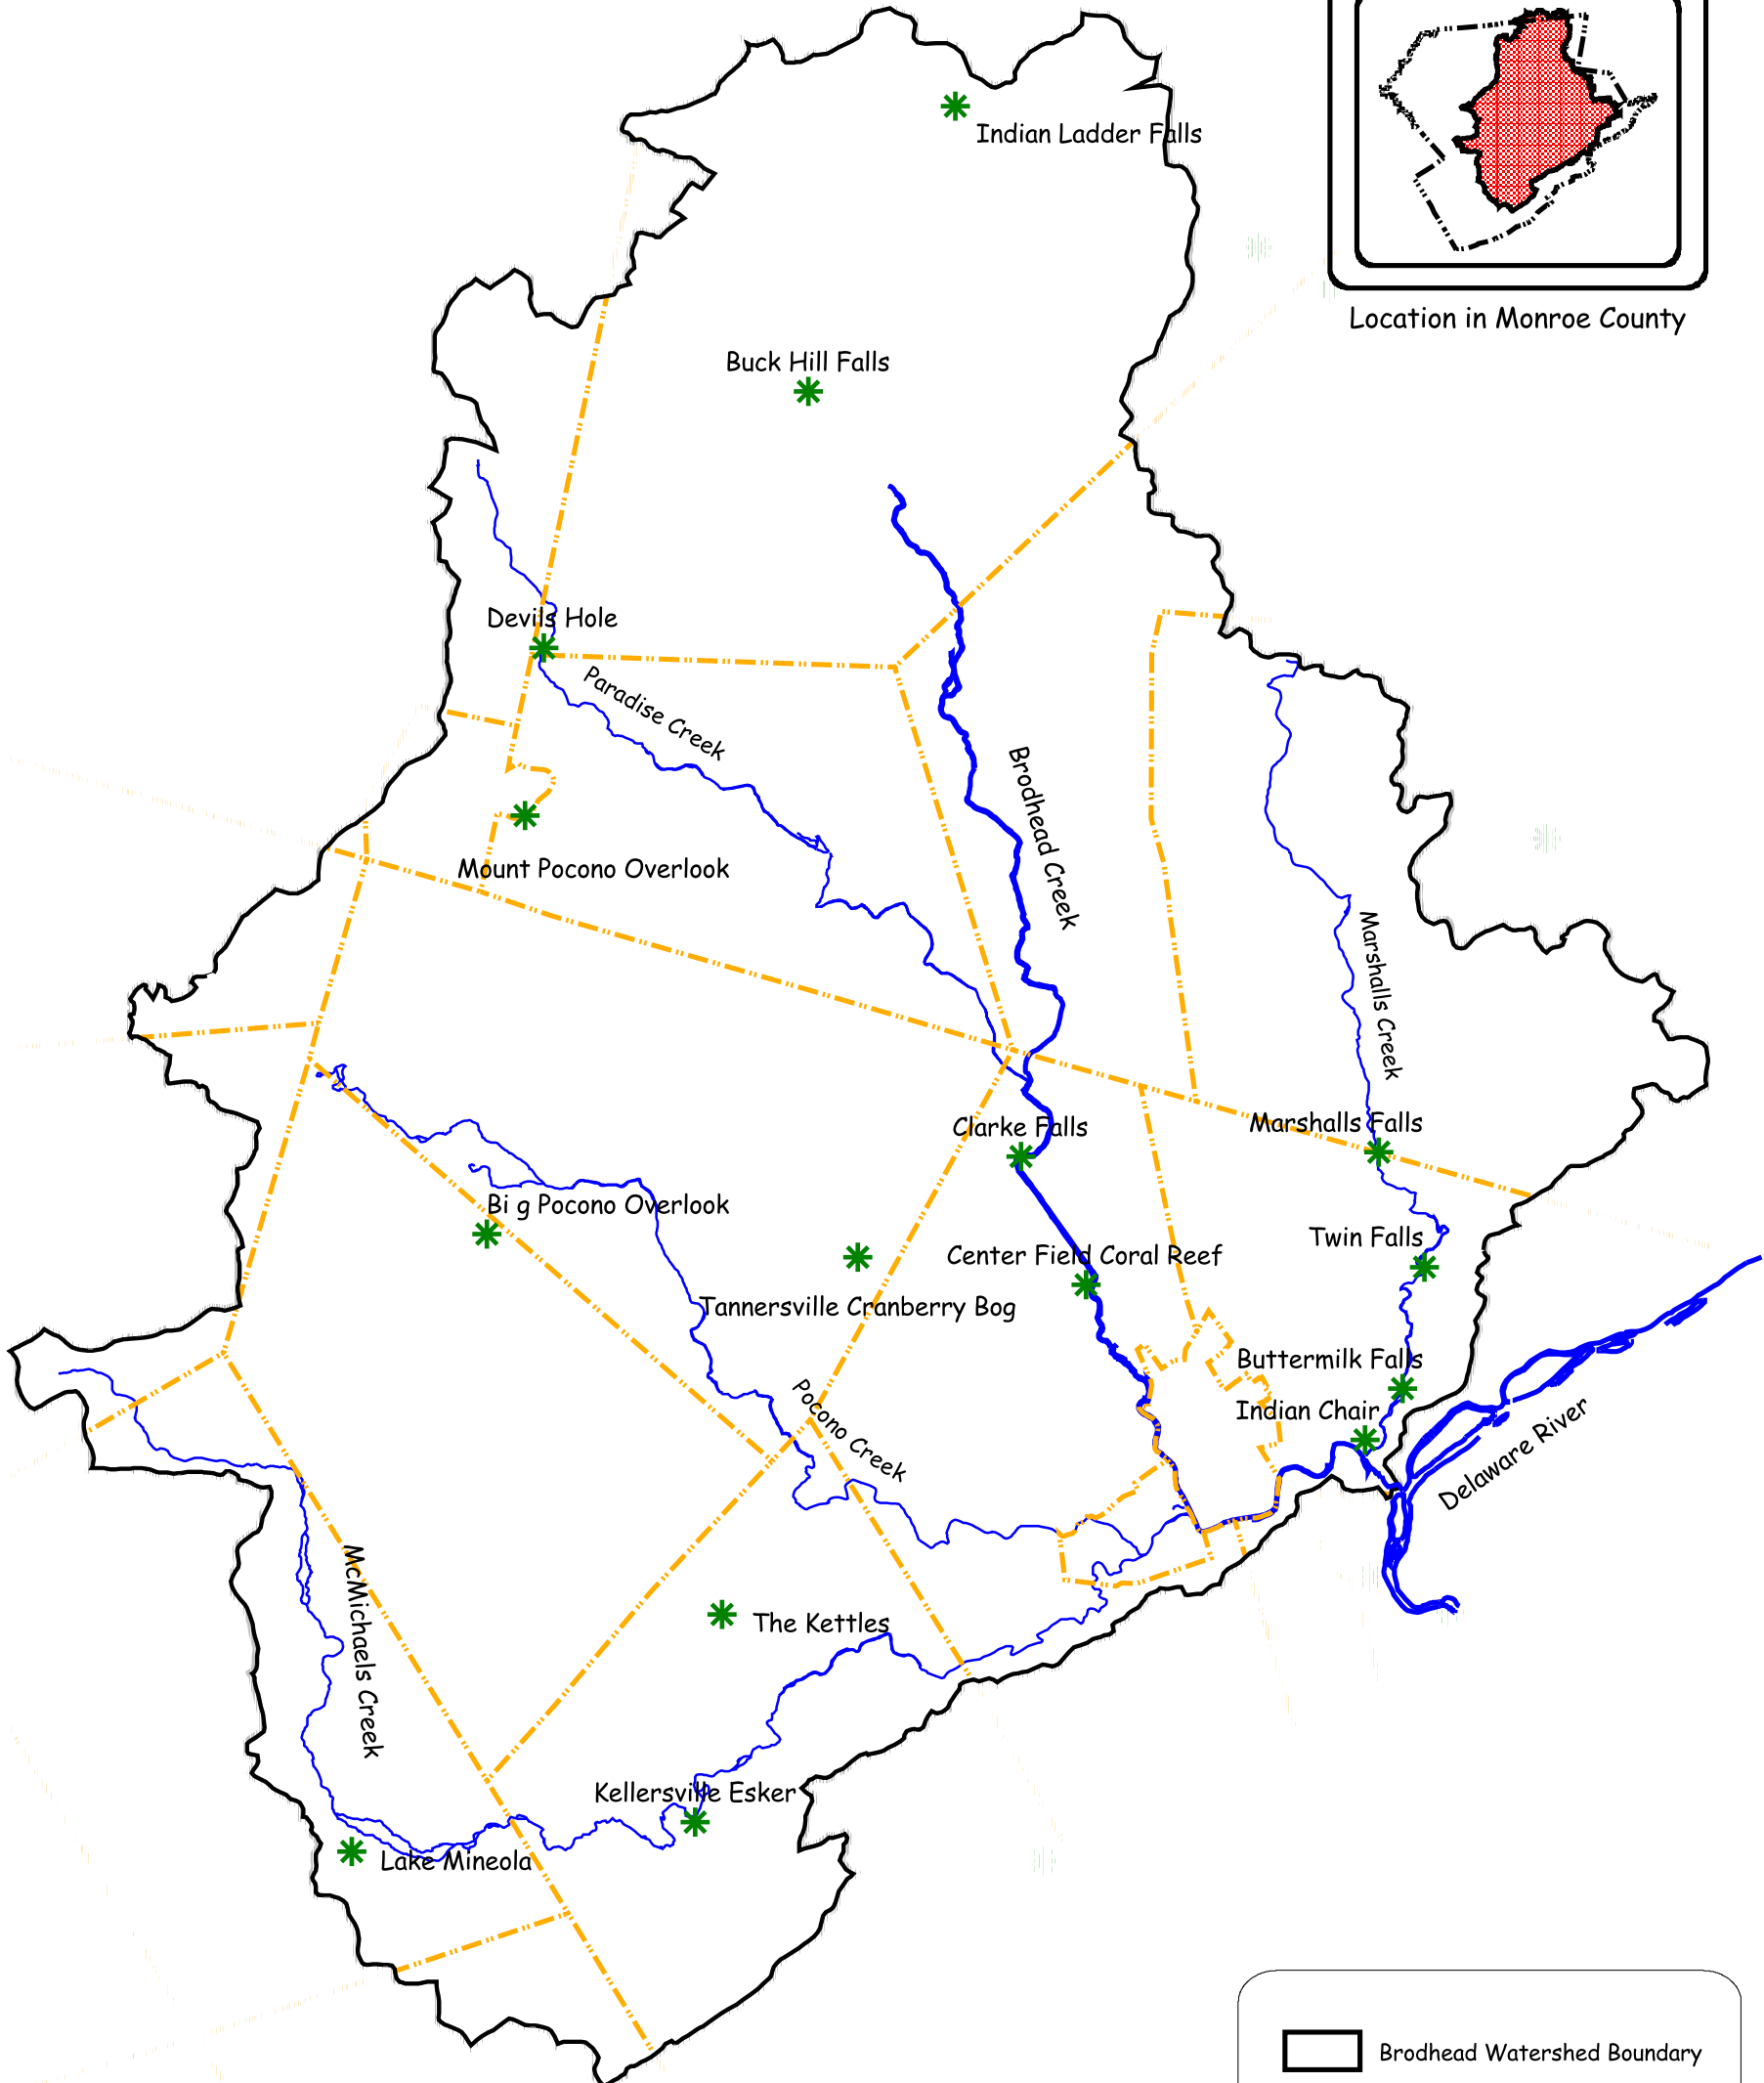

Location in Monroe County

- Brodhead Watershed Boundary
- Municipal Boundary
- Brodhead Creek
- Major Tributaries
- Scenic Geologic Feature

Scenic Geologic Features

Brodhead Watershed Conservation Plan

Information used to produce this map was obtained from Monroe County.

Brodhead Watershed Association with BLOSS Associates

October 2001