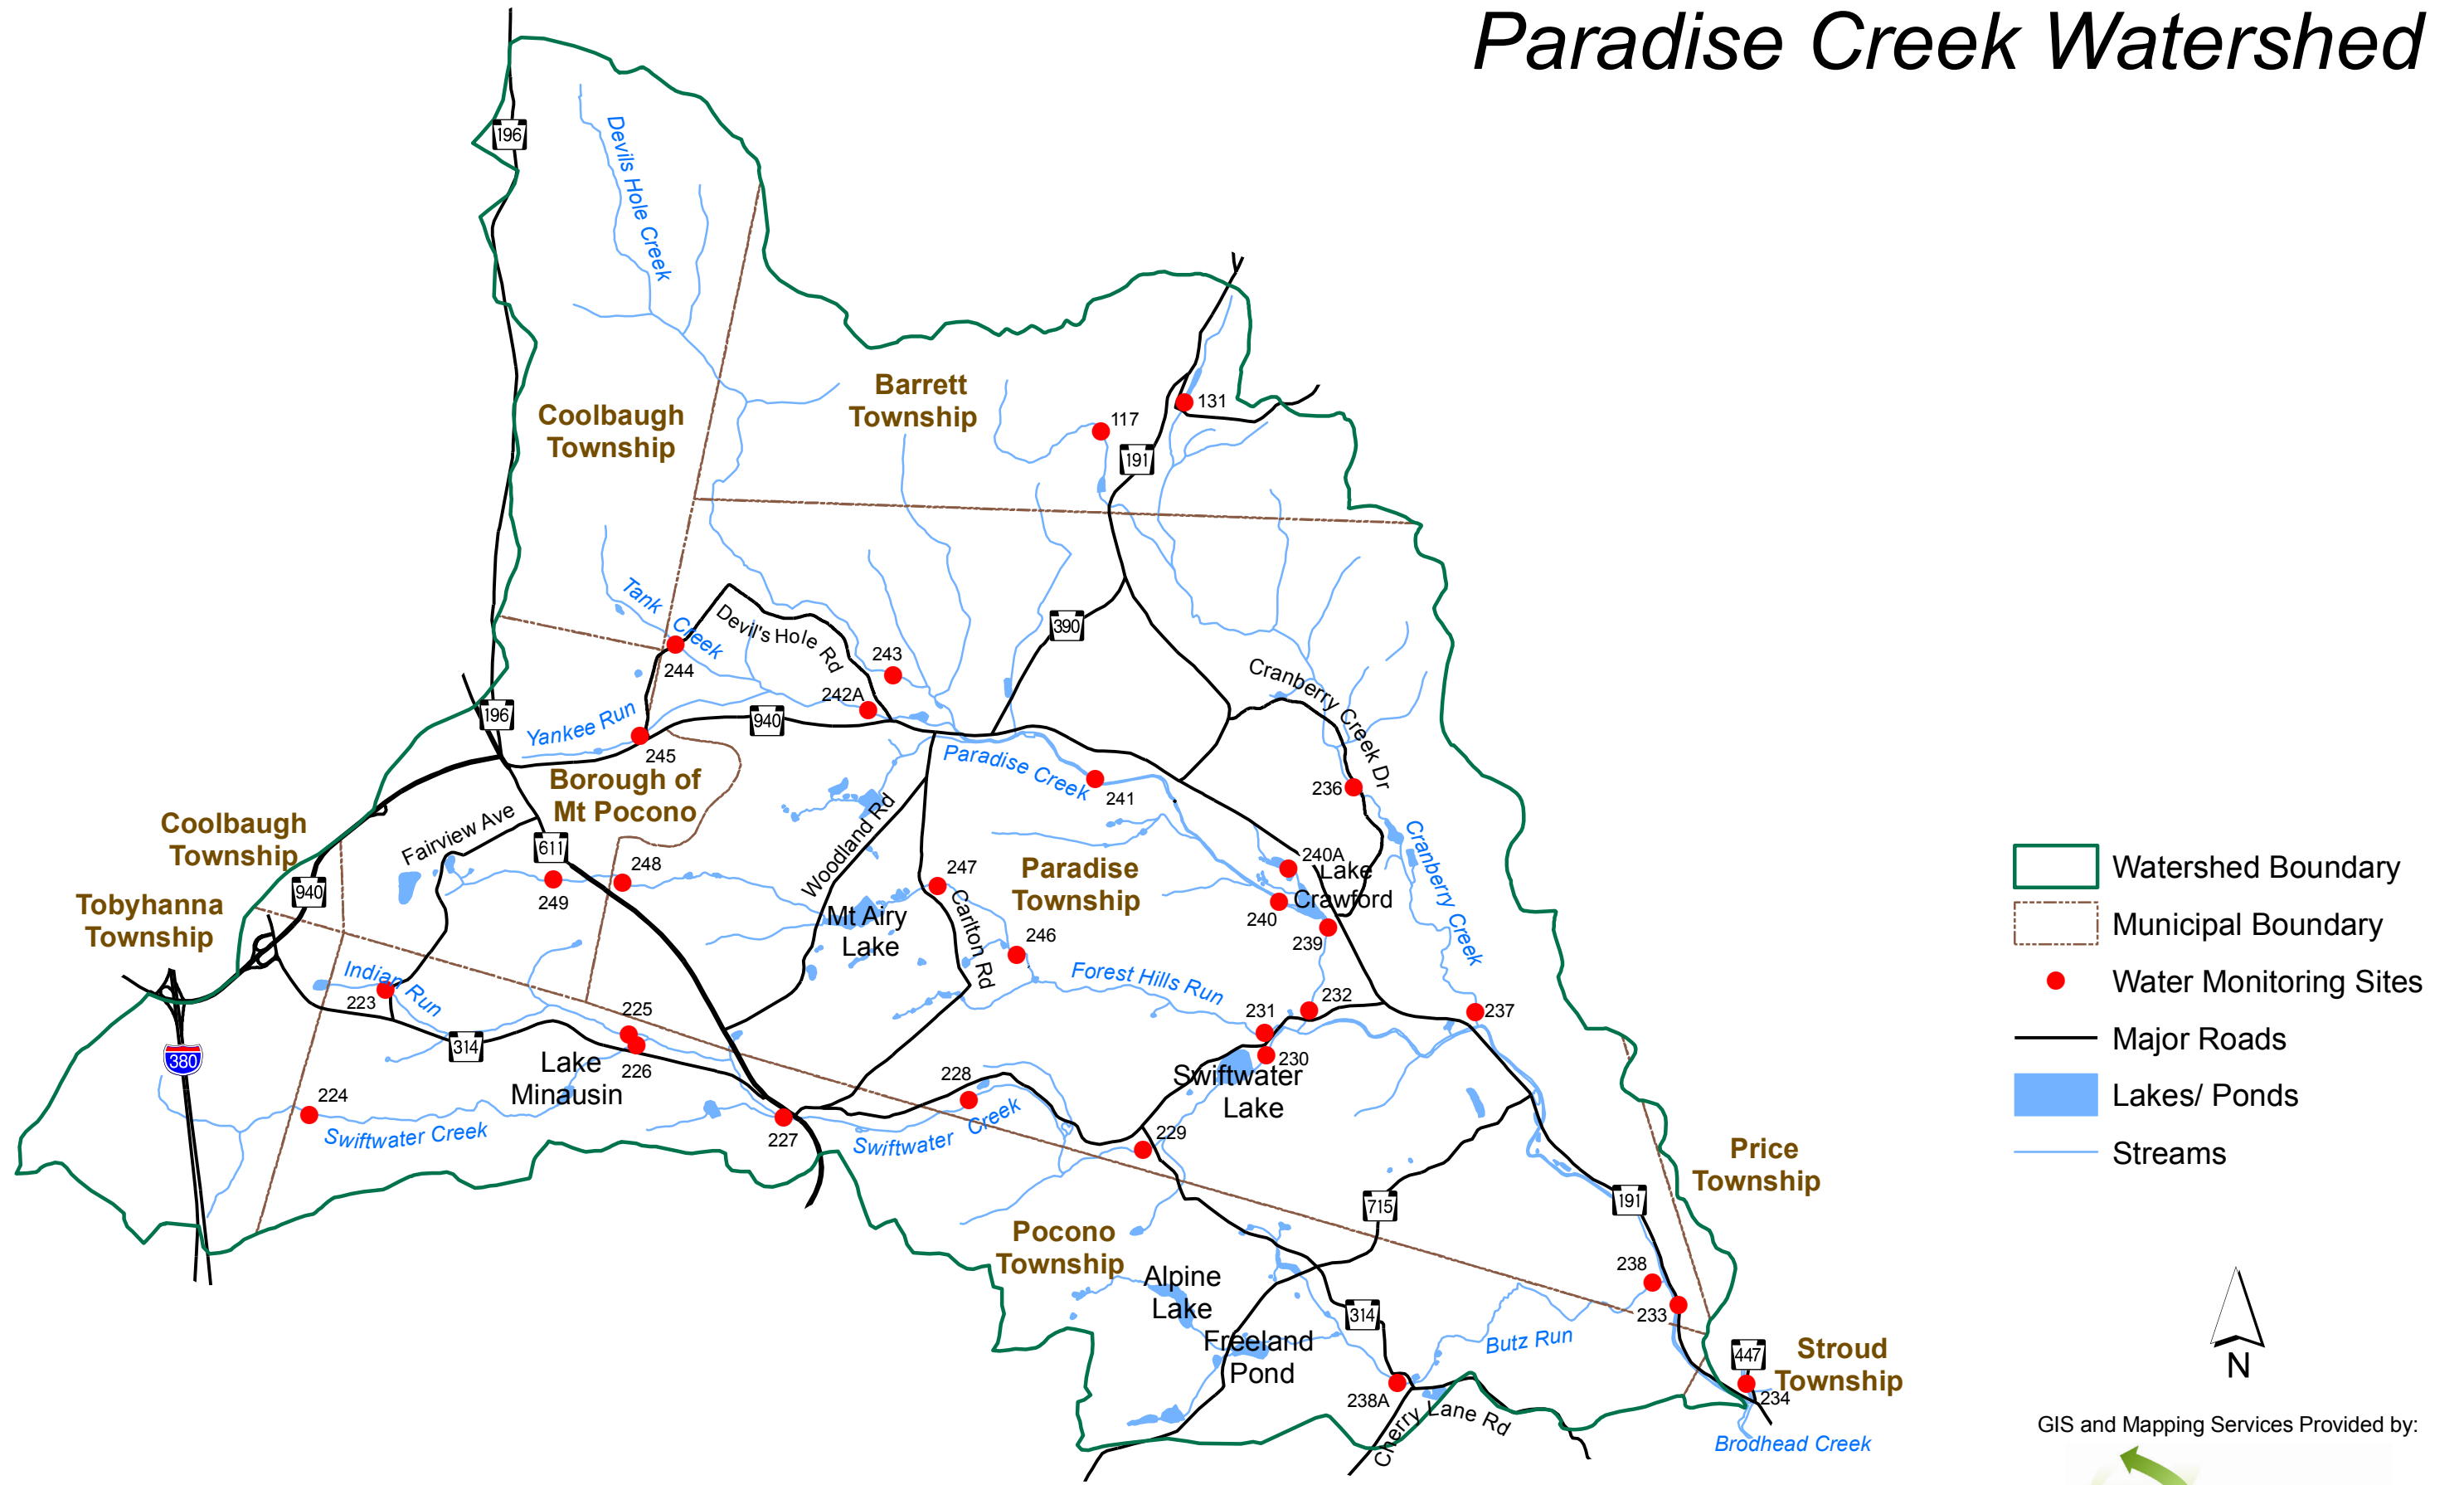

Paradise Creek Watershed

GIS and Mapping Services Provided by: